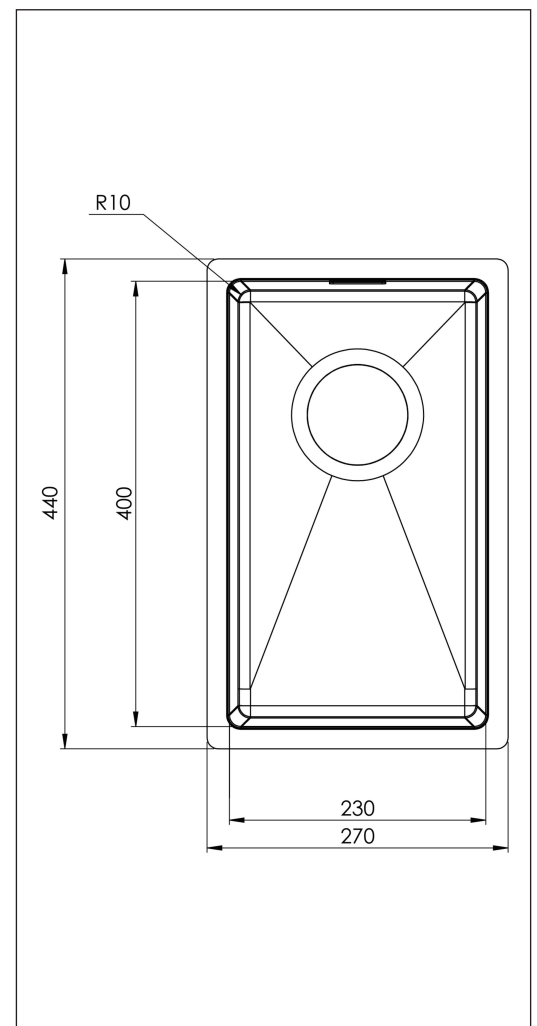

Baltic BALTIC230

Art. no. BALTIC230F
GTIN 7393069024258

Description

Small Baltic square bowl. For inset, under and flush mount. Delivered with basket waste, overflow and water trap. Without clips.

Separate article number for flush mount with clips: Baltic230F.

Cabinet size	40
Overall dimension in mm	270 x 440
Depth in mm	180
Bowl dim. in mm	230 x 400
Cut-out dimension, inset model	250 x 420
Waste hole dim. in mm	3½"
Material	EN 1.4301, AISI 304, SS2333
Material thickness in mm	1,2
Net weight in kg	2.85